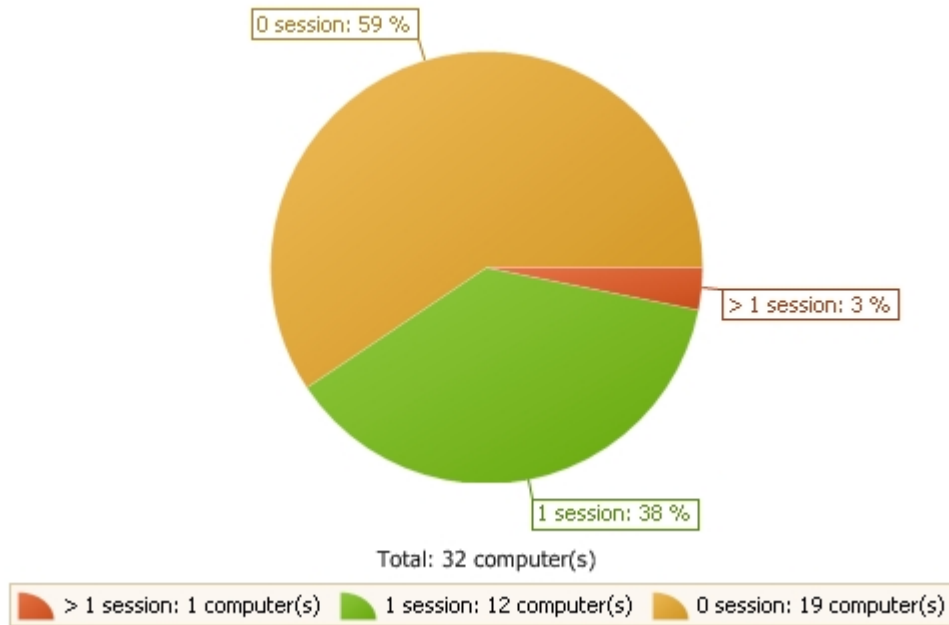

Configuration

Server name: tafserver

Graph(s): User statistic, Machine statistic, Session breakdown, Agent statistic

User statistic

Total: 15 user(s)

Session breakdown

Total: 17 session(s)

Machine statistic