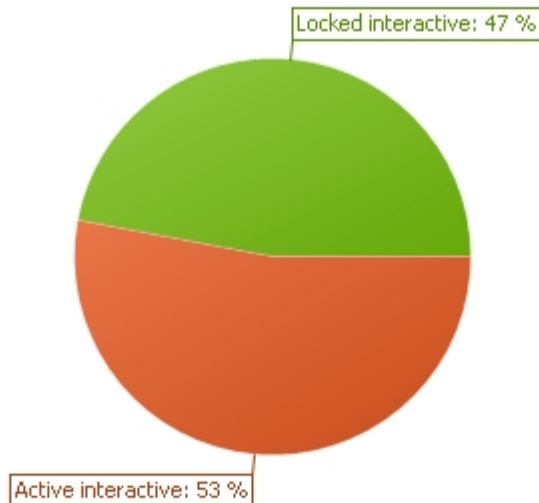

Configuration

Server name: tafserver

Graph(s): User statistic, Machine statistic, Session breakdown, Agent statistic

User statistic

Total: 15 user(s)

Session breakdown

Total: 17 session(s)

Machine statistic